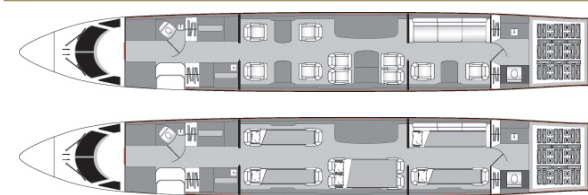

CABIN CONFIGURATION