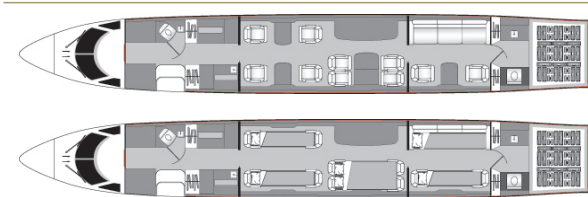

CABIN CONFIGURATION