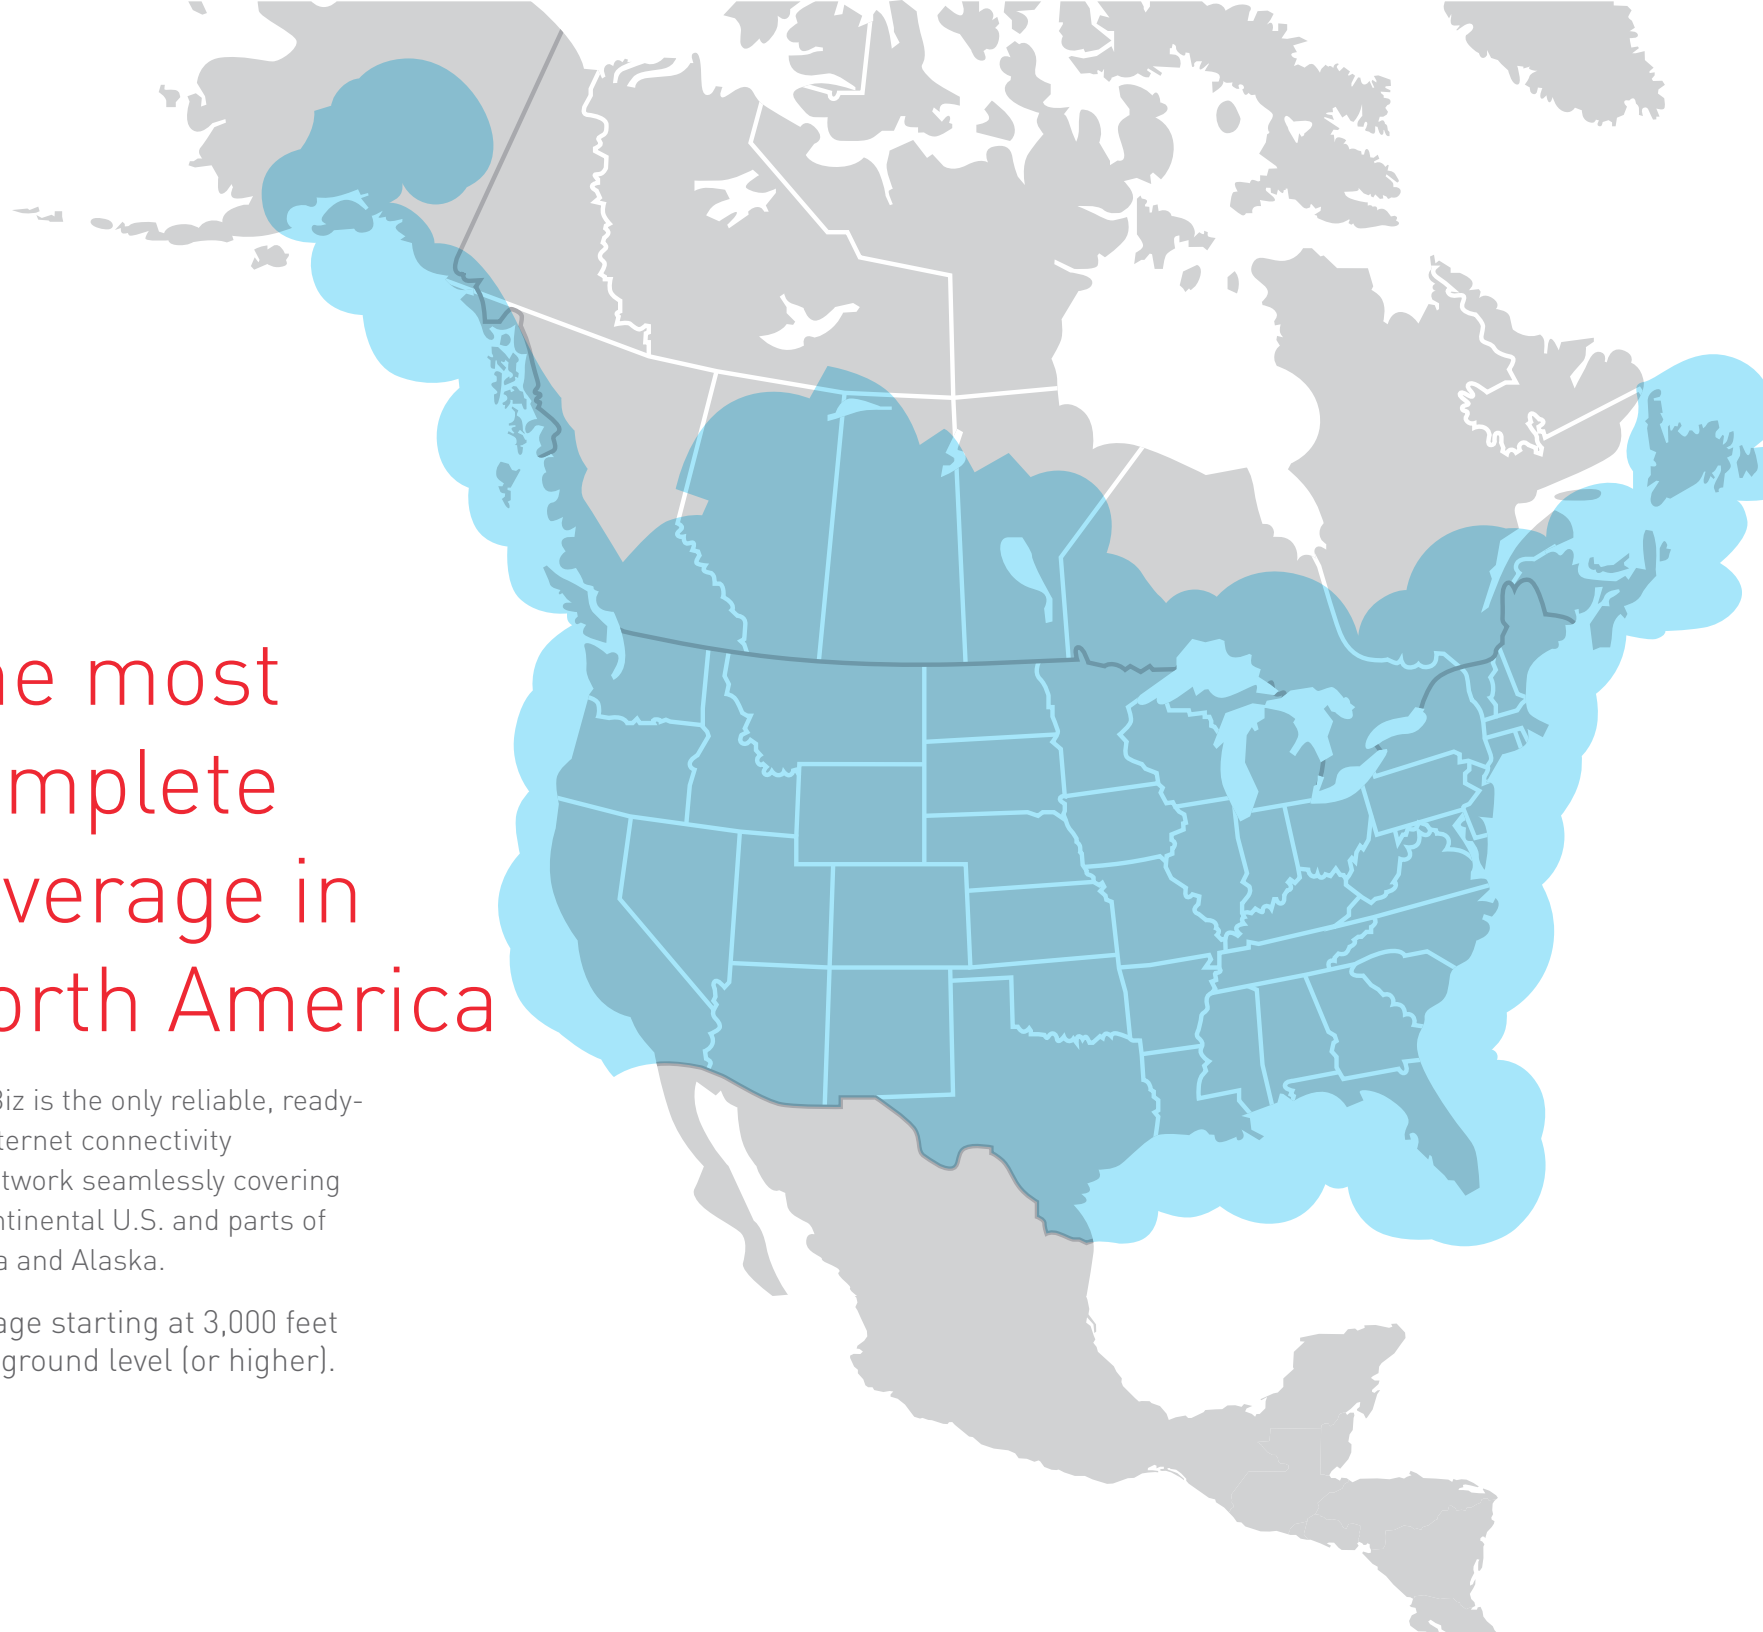

# The most complete coverage in North America

Gogo Biz is the only reliable, ready-now internet connectivity ATG network seamlessly covering the continental U.S. and parts of Canada and Alaska.

Coverage starting at 3,000 feet above ground level (or higher).