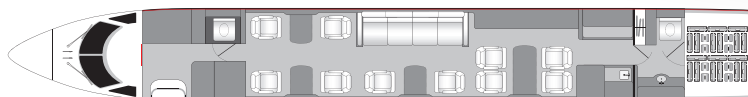

GULFSTREAM G450

Range	4,100 NM
Passengers	14
Sleeps	6
Year	2010
Interior	2010
Cabin	L 45' 1" W 7' 3" H 6' 2"

Connectivity

Phone domestic U.S. & international

Entertainment

Airshow moving map

2 large bulkhead monitors

6 personal club seat monitors

DVD/CD players

Power outlets

Galley

Sink and chiller

Oven and microwave

Drip brew coffee & Nespresso

Lavatory

Forward lavatory

Aft enclosed lavatory with full vanity