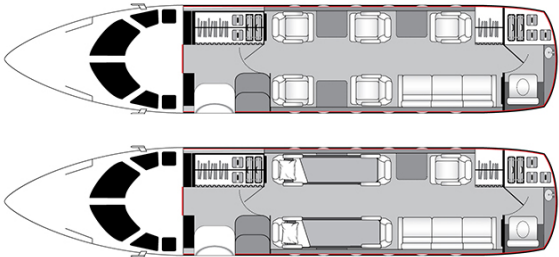

HAWKER 900XP N330GW

AIRCRAFT DETAILS

REGISTRATION	N330GW	CABIN WIDTH	6' 0"	RANGE	2,733 NM
SEATS	8	CABIN LENGTH	21' 3"	SPEED	452 KTAS
BEDS	2	CABIN HEIGHT	5' 8"	LUGGAGE	40 CU FT
LAVATORY	1	ALTITUDE	41,000 FT	WI-FI	US
YEAR	2007	REFURBISHED	2012		

AIRCRAFT AMENITIES

- GOGO ATG WIFI
- 2 BULKHEAD MONITORS
- AIRSHOW MOVING MAP
- CABIN ENVIRONMENT CONTROLS
- POWER OUTLETS
- COLD STORAGE
- MICROWAVE
- COFFEE MAKER
- ENCLOSED AFT LAVATORY WITH FULL VANITY

CABIN CONFIGURATION

HAWKER 900XP N330GW

HAWKER 900XP N330GW