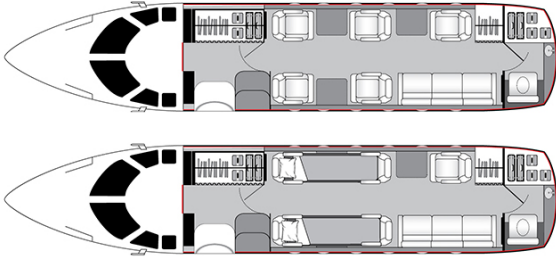

CABIN CONFIGURATION