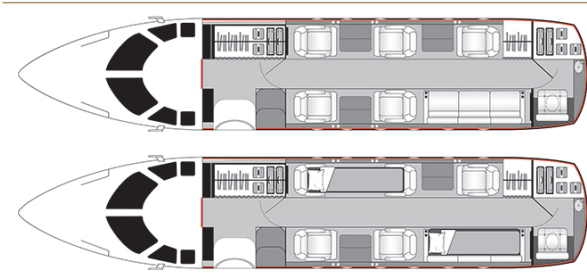

CABIN CONFIGURATION