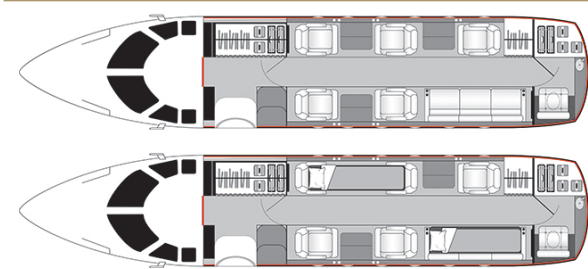

CABIN CONFIGURATION