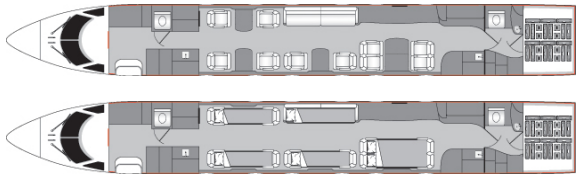

CABIN CONFIGURATION