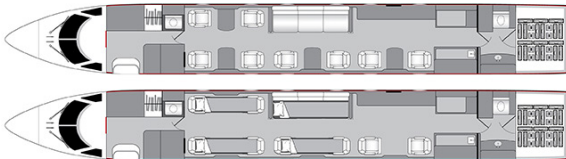

CABIN CONFIGURATION