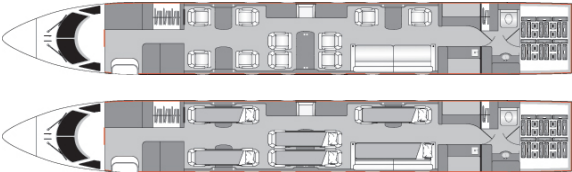

CABIN CONFIGURATION