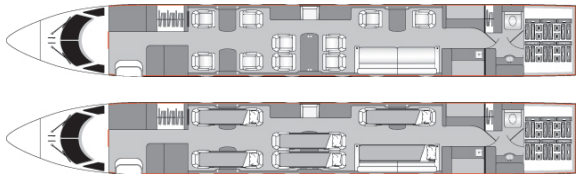

GULFSTREAM GIVSP N445MD

AIRCRAFT DETAILS

REGISTRATION	N445MD	CABIN WIDTH	7' 3"	RANGE	3,880 NM
SEATS	14	CABIN LENGTH	45' 1"	SPEED	500 KTAS
BEDS	6	CABIN HEIGHT	6' 2"	LUGGAGE	169 CU FT
LAVATORY	1	ALTITUDE	45,000 FT	WI-FI	US
YEAR	1999	INTERIOR	2013		

AIRCRAFT AMENITIES

- GOGO ATG WIFI
- 3 LARGE MONITORS
- AIRSHOW MOVING MAP
- DVD/CD PLAYER
- POWER OUTLETS
- MICROWAVE & OVEN
- CHILLER
- GALLEY SINK
- COFFEE MAKER
- LAVATORY WITH FULL VANITY

CABIN CONFIGURATION