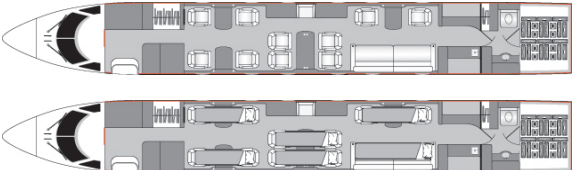

GULFSTREAM GIVSP N445MD

AIRCRAFT DETAILS

REGISTRATION	N445MD	CABIN WIDTH	7' 3"	RANGE	3,880 NM
SEATS	14	CABIN LENGTH	45' 1"	SPEED	500 KTAS
BEDS	6	CABIN HEIGHT	6' 2"	LUGGAGE	169 CU FT
LAVATORY	1	ALTITUDE	40,500 FT	WI-FI	US

AIRCRAFT AMENITIES

- GOGO ATG WIFI
- 3 LARGE MONITORS
- AIRSHOW MOVING MAP
- DVD/CD PLAYER
- POWER OUTLETS
- MICROWAVE & OVEN
- CHILLER
- GALLEY SINK
- COFFEE MAKER
- LAVATORY WITH FULL VANITY

CABIN CONFIGURATION