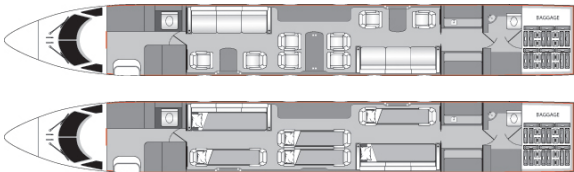

CABIN CONFIGURATION