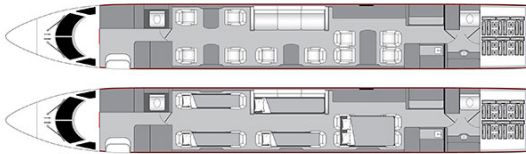

CABIN CONFIGURATION