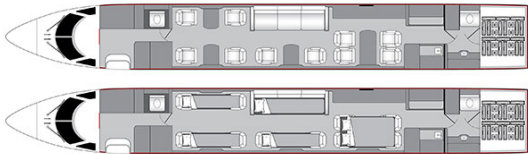

CABIN CONFIGURATION