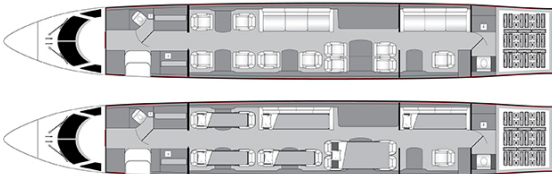

GULFSTREAM G650ER N298AL

AIRCRAFT AMENITIES

- HONEYWELL JETWAVE KA-BAND WIFI — STREAMING ENABLED
- HIGH-SPEED WIFI WITH STREAMING CAPABILITIES
- 3 LARGE HIGH-DEFINITION MONITORS
- APPLE TV
- EXTERNALLY MOUNTED CAMERAS
- AIRSHOW MOVING MAP
- CABIN ENVIRONMENT CONTROLS
- POWER OUTLETS
- MICROWAVE & OVEN
- GALLEY SINK
- REFRIGERATOR & CHILLER
- COFFEE & NESPRESSO
- AFT LAVATORY WITH FULL VANITY
- FORWARD CREW LAVATORY

CABIN CONFIGURATION