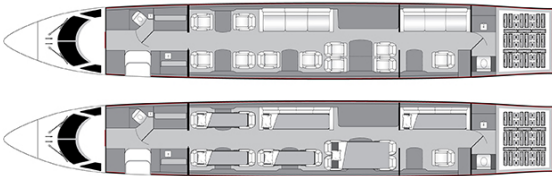

GULFSTREAM G650ER N298AL

AIRCRAFT AMENITIES

- HONEYWELL JETWAVE KA-BAND WIFI — STREAMING ENABLED
- HIGH-SPEED WIFI WITH STREAMING CAPABILITIES
- 3 LARGE HIGH-DEFINITION MONITORS
- APPLE TV
- EXTERNALLY MOUNTED CAMERAS
- AIRSHOW MOVING MAP
- CABIN ENVIRONMENT CONTROLS
- POWER OUTLETS
- MICROWAVE & OVEN
- GALLEY SINK
- REFRIGERATOR & CHILLER
- COFFEE & NESPRESSO
- AFT LAVATORY WITH FULL VANITY
- FORWARD CREW LAVATORY

CABIN CONFIGURATION