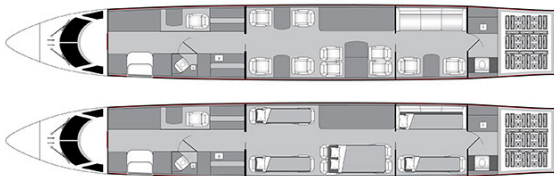

CABIN CONFIGURATION