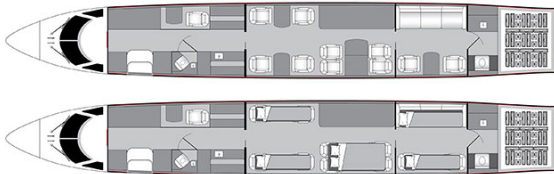

CABIN CONFIGURATION