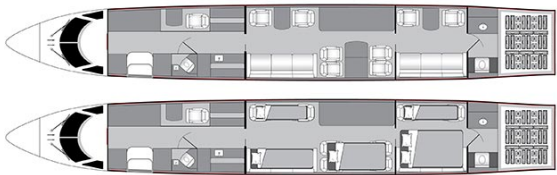

CABIN CONFIGURATION