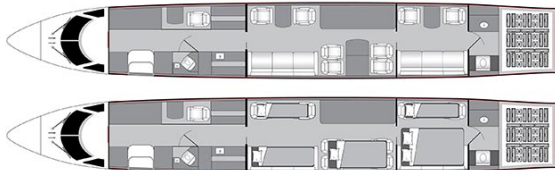

CABIN CONFIGURATION