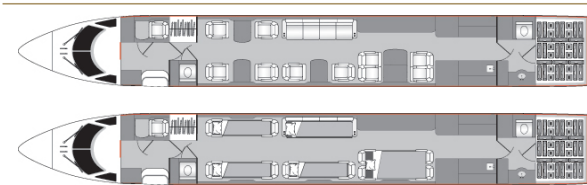

CABIN CONFIGURATION