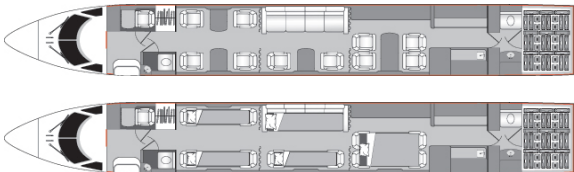

CABIN CONFIGURATION