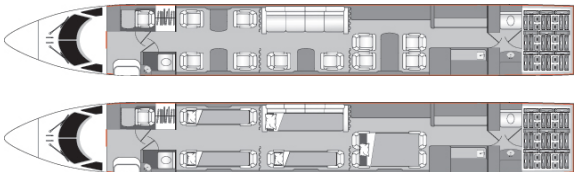

CABIN CONFIGURATION