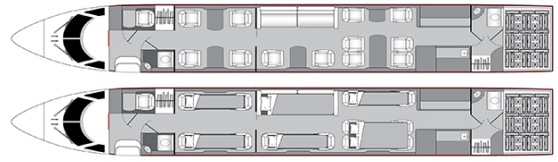

GULFSTREAM G550 N388GC

AIRCRAFT AMENITIES

[STARLINK WI-FI](#)

- 2 HIGH-DEFINITION BULKHEAD MONITORS
- PERSONAL MONITORS AT SEATS
- PASSENGER IPADS PRE-LOADED WITH MOVIES AND SHOWS AVAILABLE
- AIRSHOW MOVING MAP
- EXTERNALLY MOUNTED CAMERAS
- CABIN ENVIRONMENT CONTROLS
- POWER OUTLETS
- BLU-RAY/DVD/CD PLAYER
- MICROWAVE & OVEN
- REFRIGERATOR & ICE DRAWERS
- GALLEY SINK
- COFFEE & NESPRESSO
- AFT LAVATORY WITH FULL VANITY
- FORWARD CREW LAVATORY

CABIN CONFIGURATION