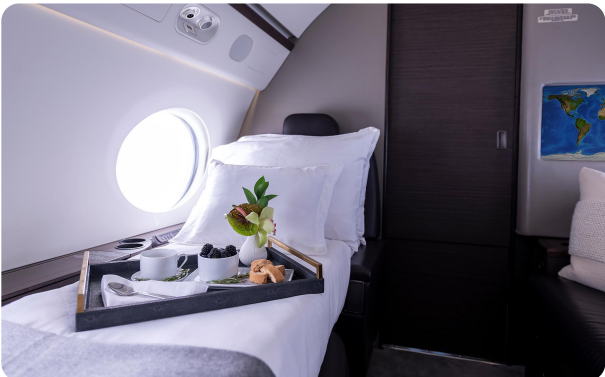

GULFSTREAM G550 N388GC