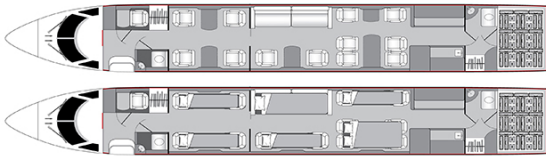

CABIN CONFIGURATION