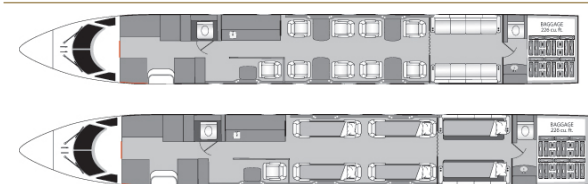

CABIN CONFIGURATION