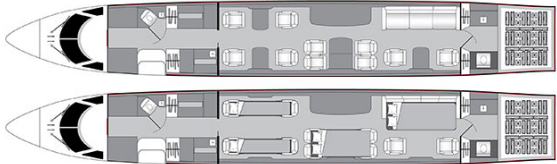

CABIN CONFIGURATION