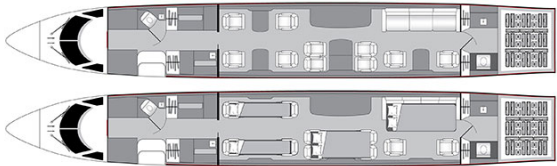

CABIN CONFIGURATION