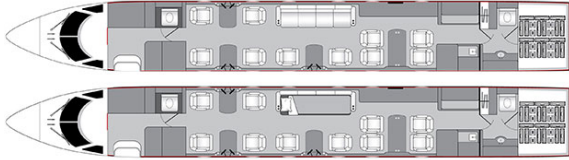

GULFSTREAM G450 N602GJ

AIRCRAFT AMENITIES

- GOGO AVANCE L5 WIFI — STREAMING ENABLED
- 2 LARGER MONITORS
- 6 PERSONAL SEAT MONITORS
- AIRSHOW MOVING MAP
- CABIN ENVIRONMENT CONTROLS
- EXTERNALLY MOUNTED CAMERAS
- BLURAY & CD PLAYER
- POWER OUTLETS
- MICROWAVE & OVEN
- ICE DRAWERS & COLD STORAGE
- GALLEY SINK
- COFFEE MAKER
- AFT LAVATORY WITH FULL VANITY
- FORWARD CREW LAVATORY

CABIN CONFIGURATION

More beds available upon request.