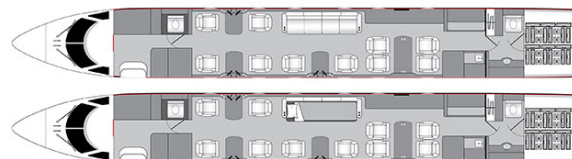

CABIN CONFIGURATION

More beds available upon request.