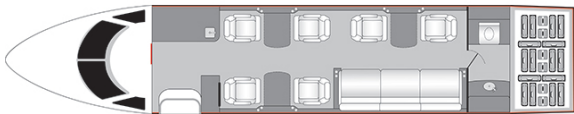

CABIN CONFIGURATION