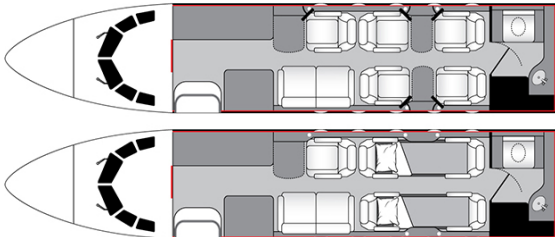

GULFSTREAM G150 N787BN

AIRCRAFT DETAILS

REGISTRATION	N787BN	CABIN WIDTH	5' 8"	RANGE	2,760 NM
SEATS	7	CABIN LENGTH	17' 8"	SPEED	470 KTAS
BEDS	2	CABIN HEIGHT	5' 8"	LUGGAGE	80 CU FT
LAVATORY	1	ALTITUDE	45,000 FT		

AIRCRAFT AMENITIES

- 6 PERSONAL MONITORS
- AIRSHOW MOVING MAP
- DVD PLAYER
- POWER OUTLETS
- FORWARD REFRESHMENT CENTER WITH MICROWAVE
- ENCLOSED AFT LAVATORY WITH FULL VANITY

CABIN CONFIGURATION

GULFSTREAM G150 N787BN