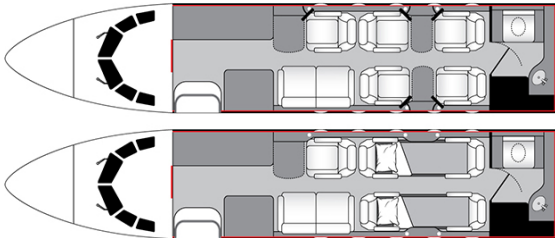

GULFSTREAM G150 N787BN

AIRCRAFT DETAILS

REGISTRATION	N787BN	CABIN WIDTH	5' 8"	RANGE	2,760 NM
SEATS	7	CABIN LENGTH	17' 8"	SPEED	470 KTAS
BEDS	2	CABIN HEIGHT	5' 8"	LUGGAGE	80 CU FT
LAVATORY	1	ALTITUDE	45,000 FT	YEAR	2007
INTERIOR	2007				

AIRCRAFT AMENITIES

- 6 PERSONAL MONITORS
- AIRSHOW MOVING MAP
- DVD PLAYER
- POWER OUTLETS
- FORWARD REFRESHMENT CENTER WITH MICROWAVE
- ENCLOSED AFT LAVATORY WITH FULL VANITY

CABIN CONFIGURATION

GULFSTREAM G150 N787BN