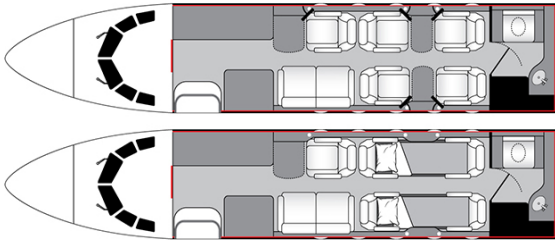

GULFSTREAM G150 N787BN

AIRCRAFT DETAILS

REGISTRATION	N787BN	CABIN WIDTH	5' 8"	RANGE	2,760 NM
SEATS	7	CABIN LENGTH	17' 8"	SPEED	470 KTAS
BEDS	2	CABIN HEIGHT	5' 8"	LUGGAGE	80 CU FT
LAVATORY	1	ALTITUDE	45,000 FT	YEAR	2007
REFURBISHED	2007				

AIRCRAFT AMENITIES

- 6 PERSONAL MONITORS
- AIRSHOW MOVING MAP
- DVD PLAYER
- POWER OUTLETS
- FORWARD REFRESHMENT CENTER WITH MICROWAVE
- ENCLOSED AFT LAVATORY WITH FULL VANITY

CABIN CONFIGURATION

GULFSTREAM G150 N787BN