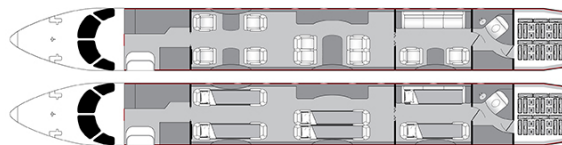

CABIN CONFIGURATION