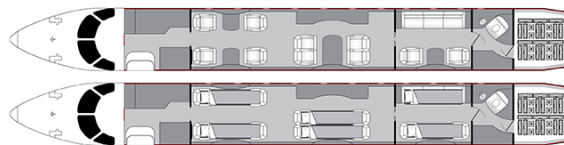

EMBRAER LEGACY 600 N900EM

AIRCRAFT DETAILS

REGISTRATION	N900EM	CABIN WIDTH	6' 9"	RANGE	3,090 NM
SEATS	13	CABIN LENGTH	49' 8"	SPEED	455 KTAS
BEDS	6	CABIN HEIGHT	6' 0"	LUGGAGE	240 CU FT
LAVATORY	1	ALTITUDE	40,900 FT	WI-FI	US
YEAR	2006	INTERIOR	2006		

AIRCRAFT AMENITIES

- GOGO AVANCE L5 WIFI
- 2 TV MONITORS
- AIRSHOW MAP
- DVD PLAYER
- POWER OUTLETS
- MICROWAVE & OVEN
- ENCLOSED AFT LAVATORY WITH VANITY

CABIN CONFIGURATION

EMBRAER LEGACY 600 N900EM

EMBRAER LEGACY 600 N900EM