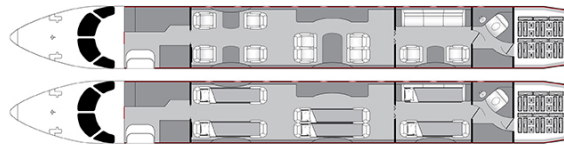

EMBRAER LEGACY 600 N900EM

AIRCRAFT DETAILS

REGISTRATION	N900EM	CABIN WIDTH	6' 9"	RANGE	3,090 NM
SEATS	13	CABIN LENGTH	49' 8"	SPEED	455 KTAS
BEDS	6	CABIN HEIGHT	6' 0"	LUGGAGE	240 CU FT
LAVATORY	1	ALTITUDE	40,900 FT	WI-FI	US
YEAR	2006	REFURBISHED	2006		

AIRCRAFT AMENITIES

- GOGO AVANCE L5 WIFI
- 2 TV MONITORS
- AIRSHOW MAP
- DVD PLAYER
- POWER OUTLETS
- MICROWAVE & OVEN
- ENCLOSED AFT LAVATORY WITH VANITY

CABIN CONFIGURATION

EMBRAER LEGACY 600 N900EM

EMBRAER LEGACY 600 N900EM