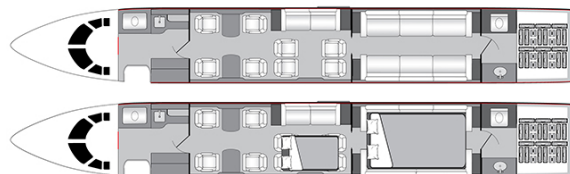

DASSAULT FALCON 900EX EASY N888ZA

AIRCRAFT DETAILS

REGISTRATION	N888ZA	CABIN WIDTH	7' 7"	RANGE	4,500 NM
SEATS	14	CABIN LENGTH	33' 2"	SPEED	482 KTAS
BEDS	4	CABIN HEIGHT	6' 2"	LUGGAGE	127 CU FT
LAVATORY	2	ALTITUDE	40,100 FT	WI-FI	US
YEAR	2007	INTERIOR	2007		

CABIN CONFIGURATION

DASSAULT FALCON 900EX EASY N888ZA

DASSAULT FALCON 900EX EASY N888ZA

DASSAULT FALCON 900EX EASY N888ZA