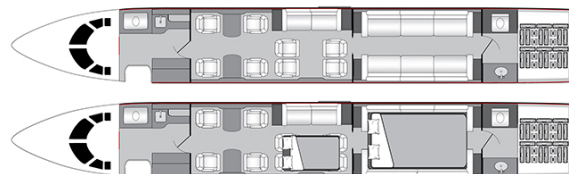

DASSAULT FALCON 900EX EASY N888ZA

AIRCRAFT DETAILS

REGISTRATION	N888ZA	CABIN WIDTH	7' 7"	RANGE	4,500 NM
SEATS	14	CABIN LENGTH	33' 2"	SPEED	482 KTAS
BEDS	4	CABIN HEIGHT	6' 2"	LUGGAGE	127 CU FT
LAVATORY	2	ALTITUDE	40,100 FT	WI-FI	US
YEAR	2007	REFURBISHED	2007		

CABIN CONFIGURATION

DASSAULT FALCON 900EX EASY N888ZA

DASSAULT FALCON 900EX EASY N888ZA

DASSAULT FALCON 900EX EASY N888ZA