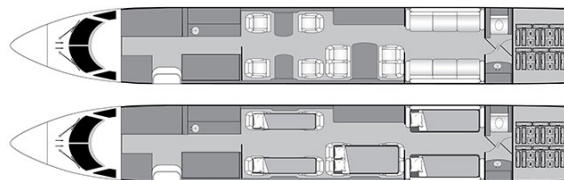

CABIN CONFIGURATION