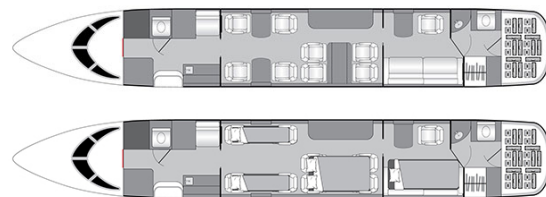

DASSAULT FALCON 7X --

AIRCRAFT DETAILS

| | | | | | |
|--------------|----|--------------|-----------|---------|-----------|
| REGISTRATION | -- | CABIN WIDTH | 7' 7" | RANGE | 5,590 NM |
| SEATS | 11 | CABIN LENGTH | 39' 1" | SPEED | 492 KTAS |
| BEDS | 5 | CABIN HEIGHT | 6' 2" | LUGGAGE | 140 CU FT |
| LAVATORY | 2 | ALTITUDE | 51.000 FT | WI-FI | US & INTL |

AIRCRAFT AMENITIES

- SATCOM DIRECT WIFI — STREAMING ENABLED
- HD MONITORS
- AIRSHOW MOVING MAP
- CABIN ENVIRONMENT CONTROLS
- POWER OUTLETS & USB-C CHARGING
- MICROWAVE & OVEN
- GALLEY SINK
- COFFEE & NESPRESSO
- AFT LAVATORY WITH FULL VANITY
- FORWARD CREW LAVATORY

CABIN CONFIGURATION

DASSAULT FALCON 7X --

DASSAULT FALCON 7X --