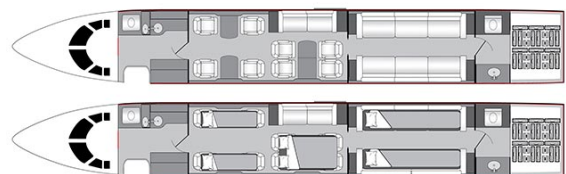

CABIN CONFIGURATION