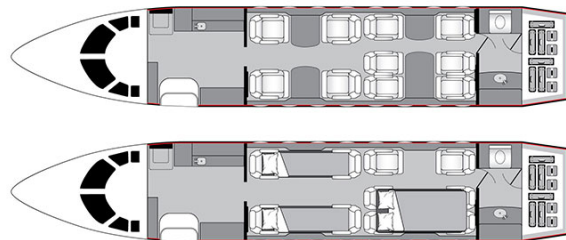

DASSAULT FALCON 2000LXS N905B

AIRCRAFT DETAILS

REGISTRATION	N905B	CABIN WIDTH	7' 7"	RANGE	4,000 NM
SEATS	10	CABIN LENGTH	31' 0"	SPEED	478 KTAS
BEDS	4	CABIN HEIGHT	6' 2"	LUGGAGE	131 CU FT
LAVATORY	1	ALTITUDE	39,000 FT	WI-FI	US

CABIN CONFIGURATION

DASSAULT FALCON 2000LXS N905B

DASSAULT FALCON 2000LXS N905B