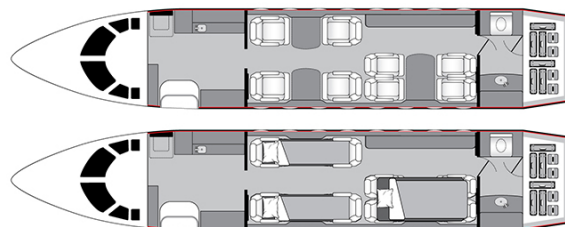

DASSAULT FALCON 2000EX EASY N909MM

AIRCRAFT DETAILS

REGISTRATION	N909MM	CABIN WIDTH	7' 7"	RANGE	3,915 NM
SEATS	8	CABIN LENGTH	31' 0"	SPEED	482 KTAS
BEDS	3	CABIN HEIGHT	6' 2"	LUGGAGE	131 CU FT
LAVATORY	1	ALTITUDE	39,000 FT	WI-FI	US
CARBON NEUTRAL	YES				

AIRCRAFT AMENITIES

GOGO AVANCE L5 WIFI — STREAMING ENABLED
3 LCD MONITORS
AIRSHOW MOVING MAP
POWER OUTLETS
DVD PLAYER
OVEN & MICROWAVE
GALLEY SINK
ENCLOSED AFT LAVATORY WITH FULL VANITY

CABIN CONFIGURATION