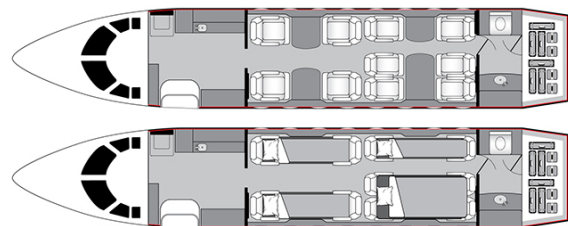

CABIN CONFIGURATION