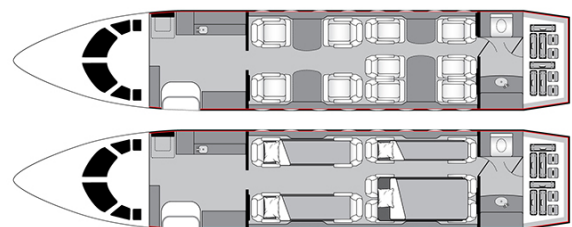

CABIN CONFIGURATION