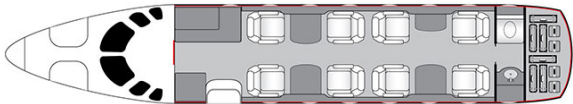

CESSNA CITATION SOVEREIGN N120CB

AIRCRAFT DETAILS

REGISTRATION	N120CB	CABIN WIDTH	5' 6"	RANGE	2,620 NM
SEATS	8	CABIN LENGTH	25' 3"	SPEED	430 KTAS
CABIN HEIGHT	5' 8"	LUGGAGE	125 CU FT	LAVATORY	1
ALTITUDE	47,000 FT	WI-FI	US		

AIRCRAFT AMENITIES

- GOGO AVANCE L5 WIFI
- PERSONAL MONITORS
- CABIN ENVIRONMENT CONTROLS
- AIRSHOW MOVING MAP
- POWER OUTLETS
- DVD/CD PLAYER
- MICROWAVE AND OVEN
- ENCLOSED AFT LAVATORY WITH VANITY

CABIN CONFIGURATION