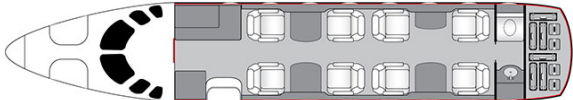

CESSNA CITATION SOVEREIGN N120CB

AIRCRAFT DETAILS

REGISTRATION	N120CB	CABIN WIDTH	5' 6"	RANGE	2,620 NM
SEATS	8	CABIN LENGTH	25' 3"	SPEED	430 KTAS
CABIN HEIGHT	5' 8"	LUGGAGE	125 CU FT	LAVATORY	1
ALTITUDE	47,000 FT	WI-FI	US	YEAR	2006
INTERIOR	2014				

AIRCRAFT AMENITIES

- GOGO AVANCE L5 WIFI
- PERSONAL MONITORS
- CABIN ENVIRONMENT CONTROLS
- AIRSHOW MOVING MAP
- POWER OUTLETS
- DVD/CD PLAYER
- MICROWAVE AND OVEN
- ENCLOSED AFT LAVATORY WITH VANITY

CABIN CONFIGURATION