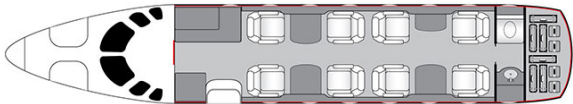

## AIRCRAFT DETAILS

REGISTRATION	N120CB	CABIN WIDTH	5' 6"	RANGE	2,620 NM
SEATS	8	CABIN LENGTH	25' 3"	SPEED	430 KTAS
CABIN HEIGHT	5' 8"	LUGGAGE	125 CU FT	LAVATORY	1
ALTITUDE	47,000 FT	WI-FI	US		