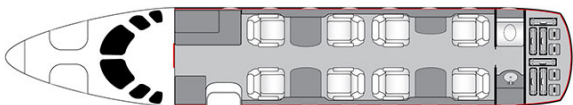

CABIN CONFIGURATION