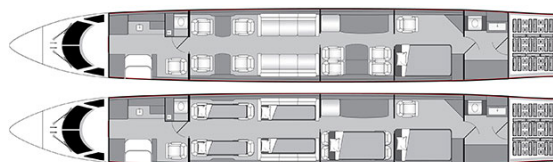

CABIN CONFIGURATION