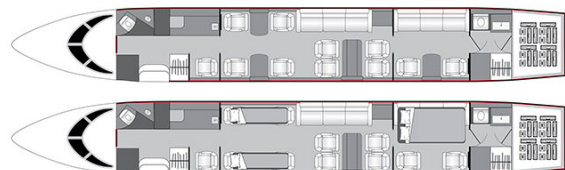

CABIN CONFIGURATION