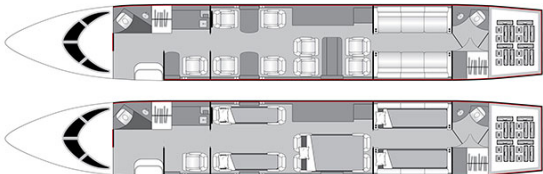

CABIN CONFIGURATION