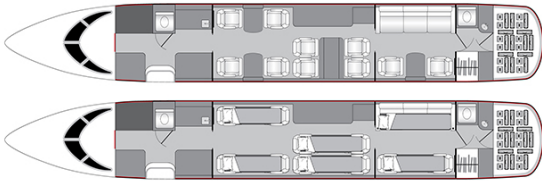

BOMBARDIER GLOBAL 5000 N3MR

AIRCRAFT AMENITIES

- HONEYWELL JETWAVE KA-BAND WIFI — STREAMING ENABLED
- 2 LARGE BULKHEAD MONITORS
- PERSONAL MONITORS
- AIRSHOW MOVING MAP
- CABIN ENVIRONMENT CONTROLS
- BLU-RAY & CD PLAYER
- POWER OUTLETS
- MICROWAVE & OVEN
- GALLEY SINK
- REFRIGERATOR & CHILLER
- COFFEE & NESPRESSO
- AFT LAVATORY WITH FULL VANITY
- FORWARD CREW LAVATORY

CABIN CONFIGURATION