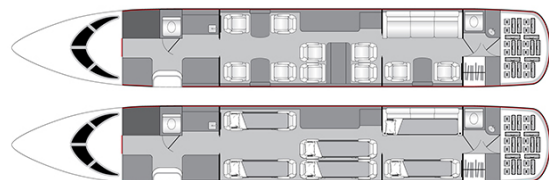

CABIN CONFIGURATION