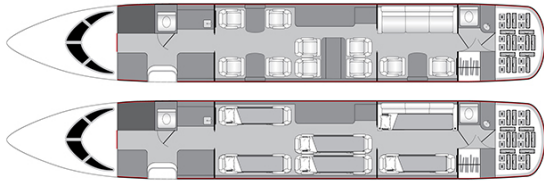

BOMBARDIER GLOBAL 5000 N3MR

AIRCRAFT AMENITIES

- HONEYWELL JETWAVE KA-BAND WIFI — STREAMING ENABLED
- 2 LARGE BULKHEAD MONITORS
- PERSONAL MONITORS
- AIRSHOW MOVING MAP
- CABIN ENVIRONMENT CONTROLS
- BLU-RAY & CD PLAYER
- POWER OUTLETS
- MICROWAVE & OVEN
- GALLEY SINK
- REFRIGERATOR & CHILLER
- COFFEE & NESPRESSO
- AFT LAVATORY WITH FULL VANITY
- FORWARD CREW LAVATORY

CABIN CONFIGURATION