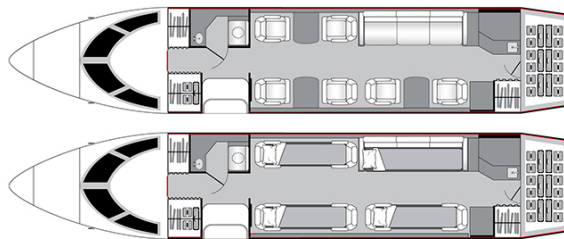

CABIN CONFIGURATION