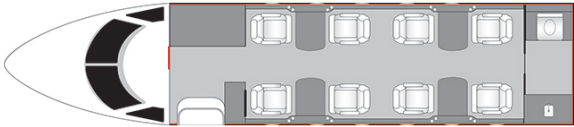

CABIN CONFIGURATION